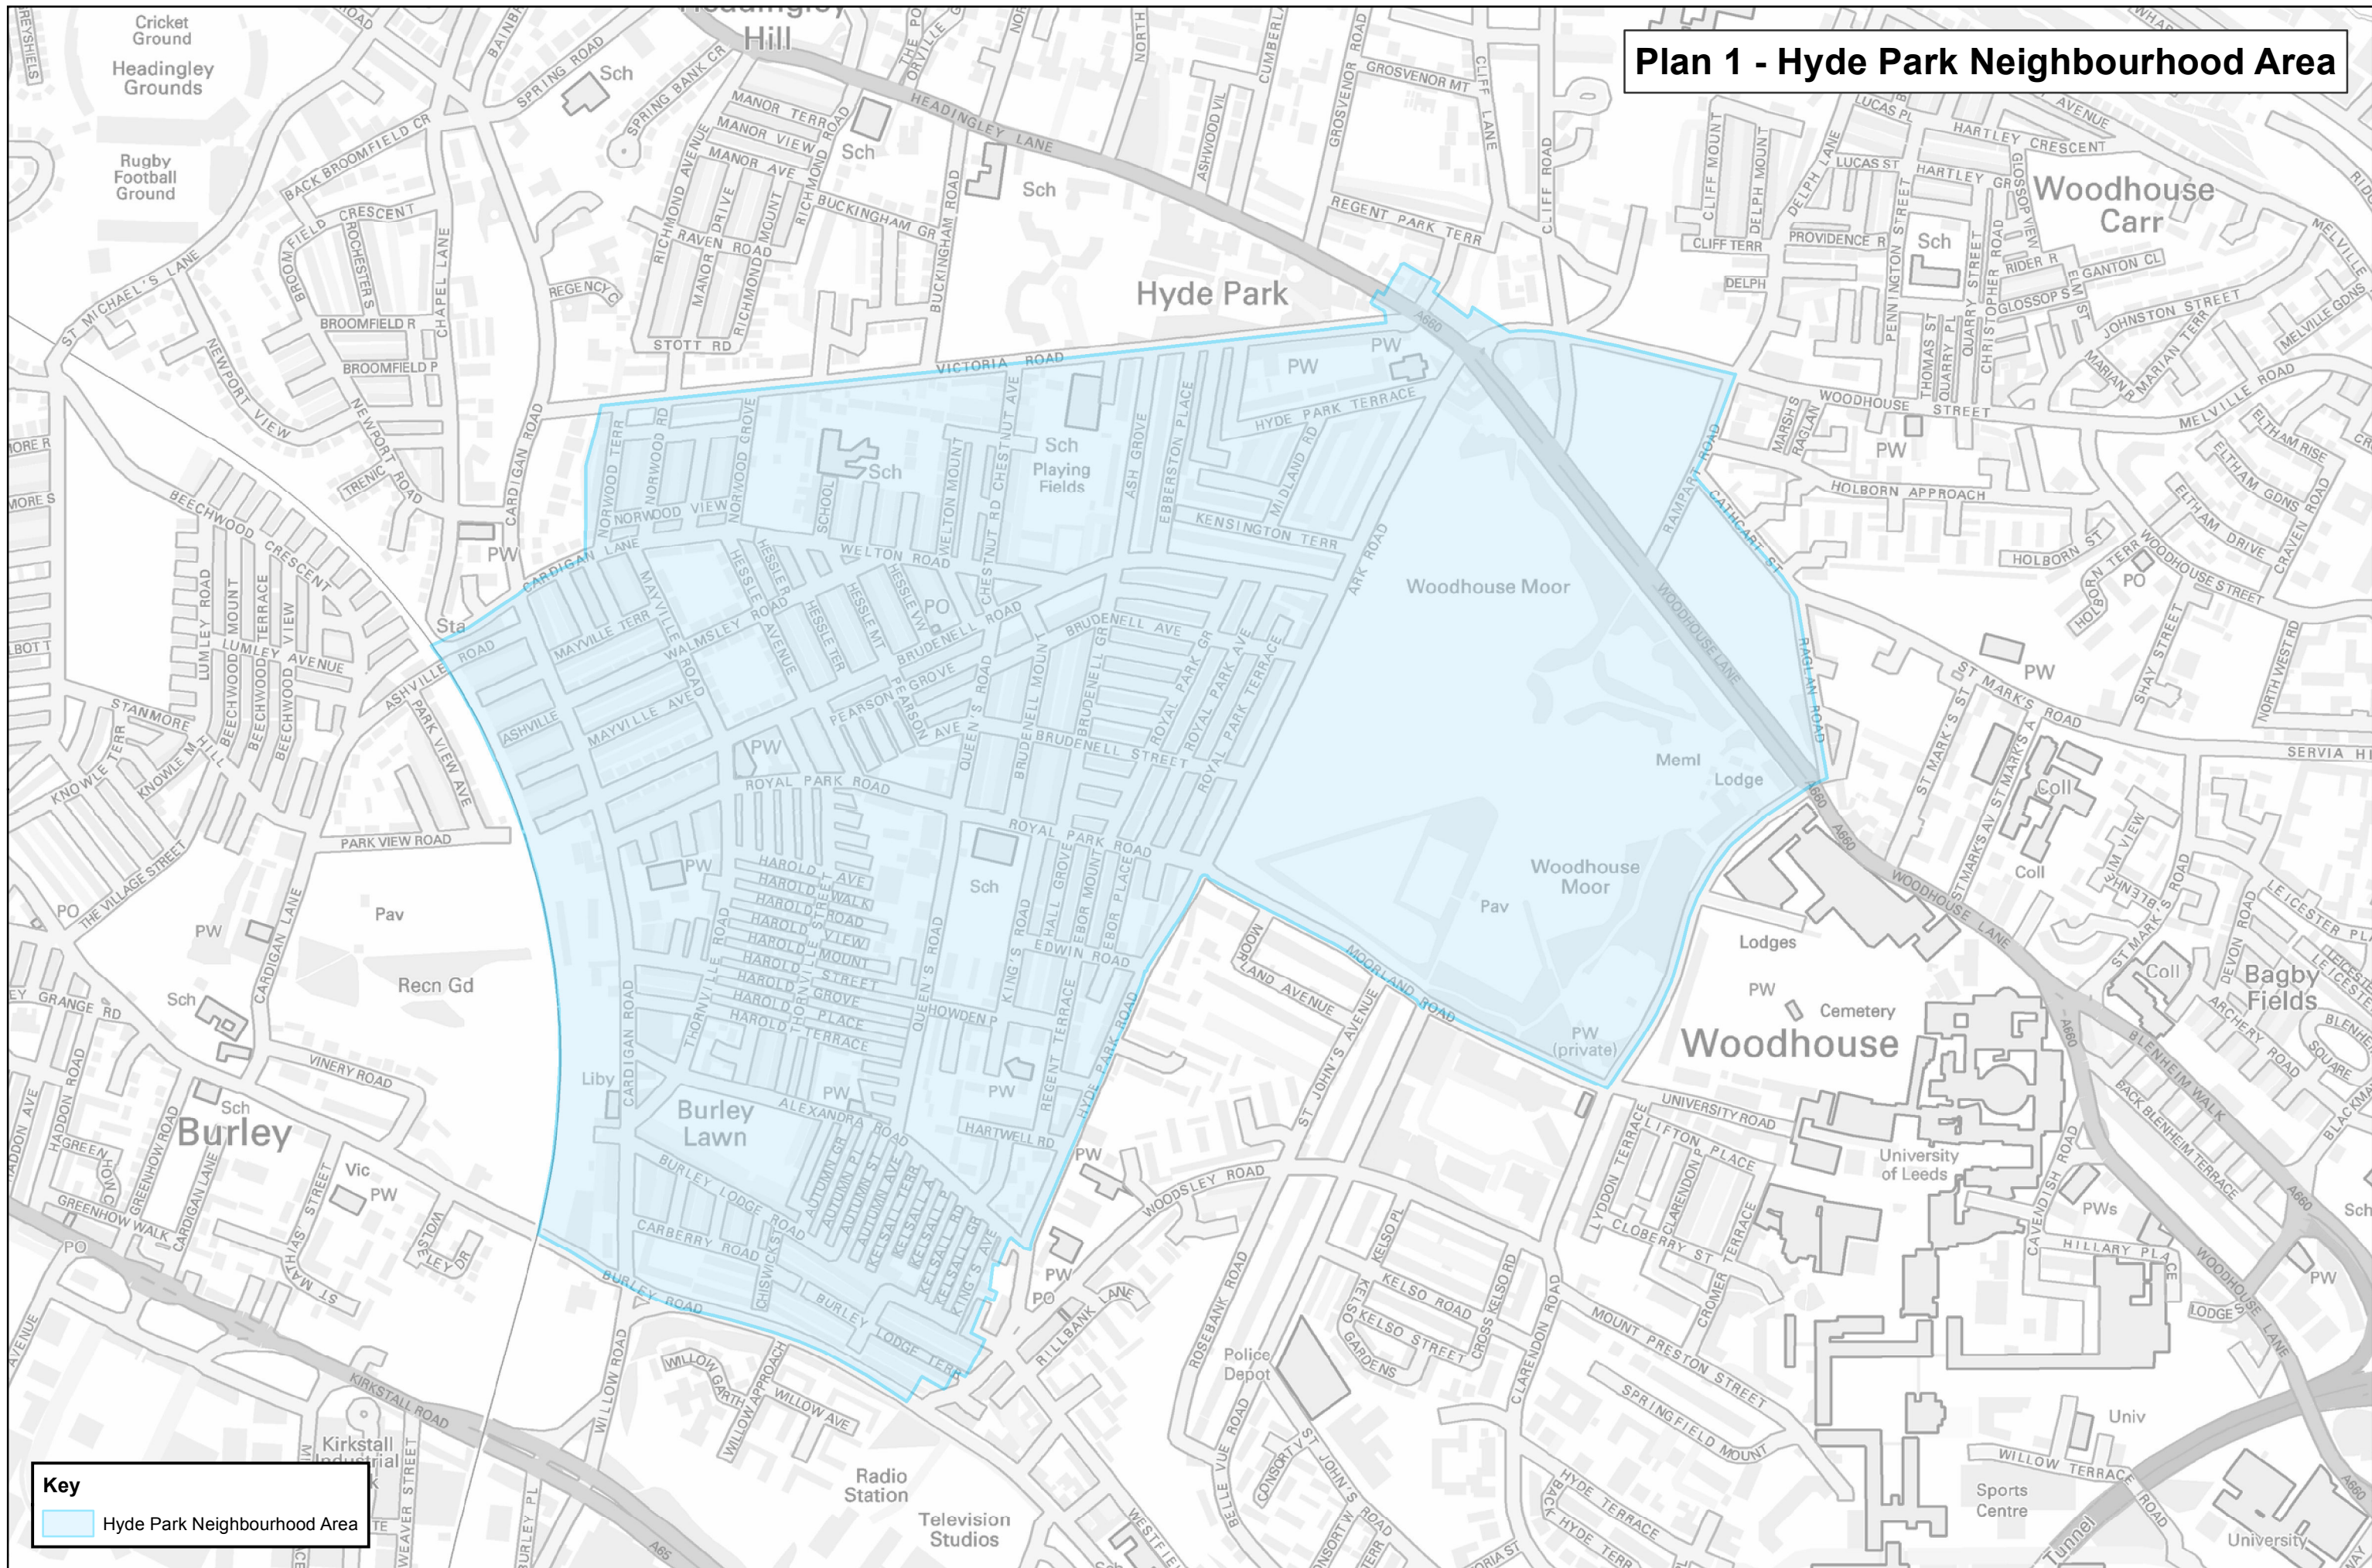

# Plan 1 - Hyde Park Neighbourhood Area

**Key**  
 Hyde Park Neighbourhood Area

PRODUCED BY CITY DEVELOPMENT, GIS MAPPING & DATA TEAM, LEEDS CITY COUNCIL

Crown Copyright and database rights 2014 Ordnance Survey 10019567  
 Path: L:\CGM\GIS Projects\Neighbourhood Planning Progress\Hyde Park\Hyde Park\_Headingley\_A3 Plan 1 FEB 2015b.mxd  
 Hyde Park\_moorlands\_burley lodge\_western campus\_hydepark corner.pdf